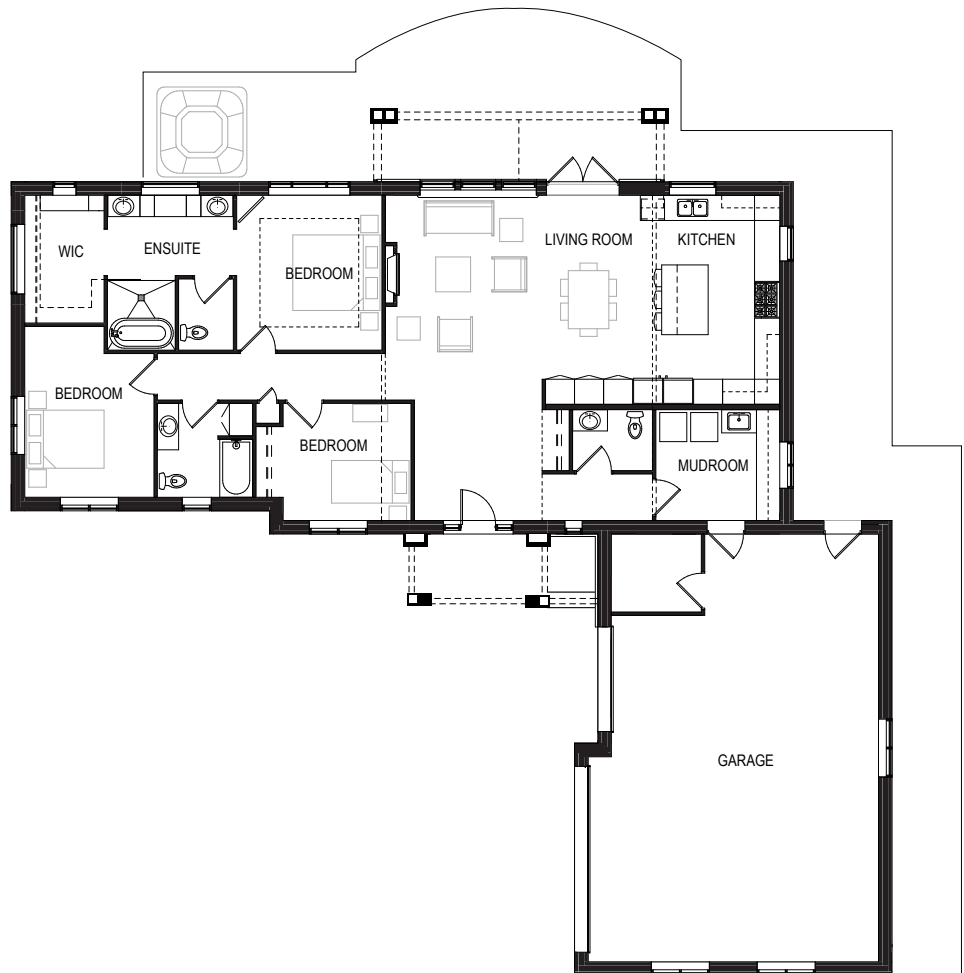

250.984.8950
RiverValleyEstates.ca
sales@rivervalleyestates.ca

PRESENTATION CENTRE
Presentation Centre Opening January 2024
6-6145 Parnaby Road, Cranbrook, British Columbia, V1C 0C2