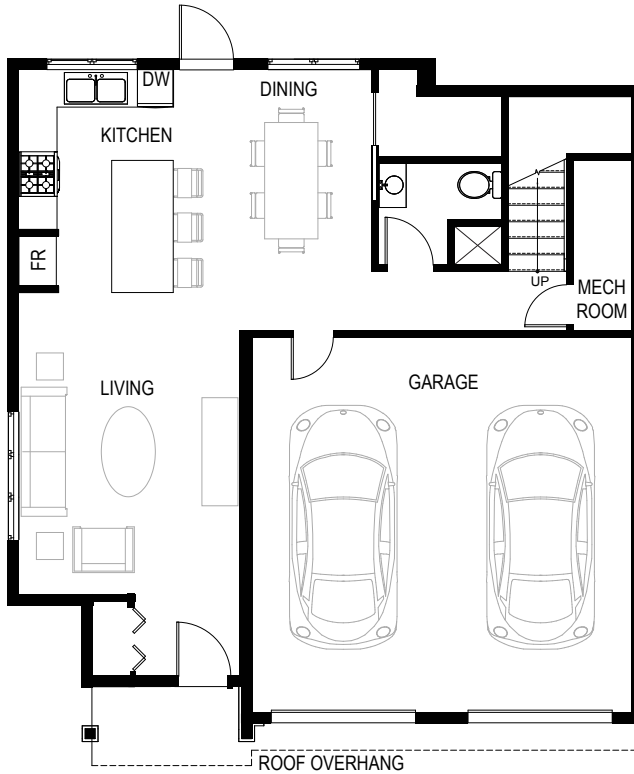

## C1 Townhome

3 Bed | 2.5 Bath

Main Sq Ft 764

Upper Sq Ft 1,143

Total Sq Ft 1,907

Main Floor

Second Floor