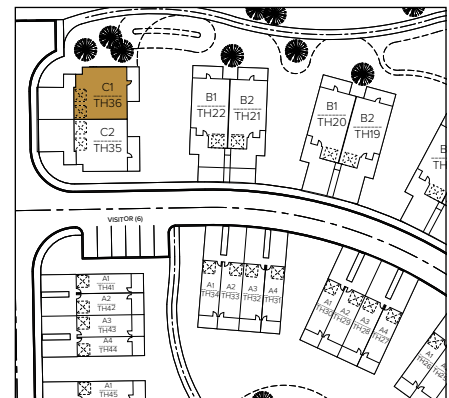

## C1 Townhome

3 Bed | 2.5 Bath

Main Sq Ft 764

Upper Sq Ft 1,143

Total Sq Ft 1,907

Main Floor

Second Floor