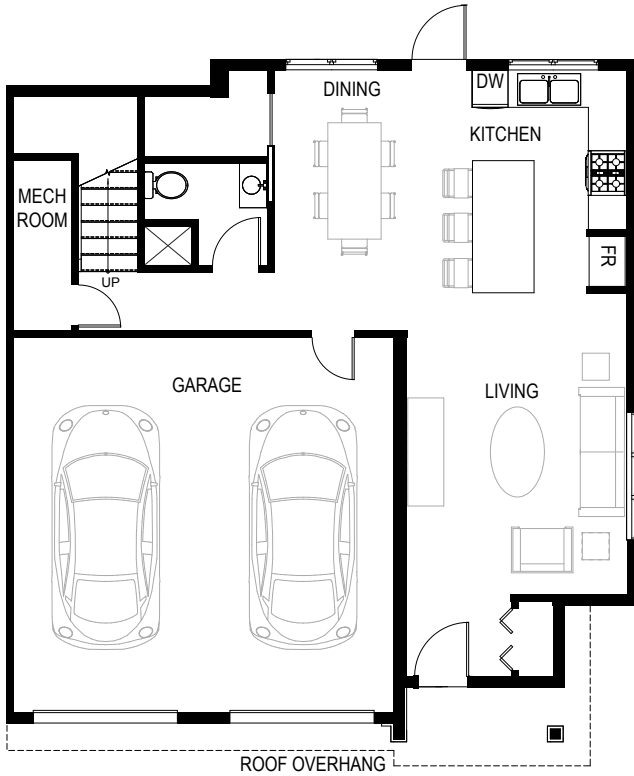

## C2 Townhome

3 Bed | 2.5 Bath

Main Sq Ft 764

Upper Sq Ft 1,143

Total Sq Ft 1,907

Main Floor

Second Floor