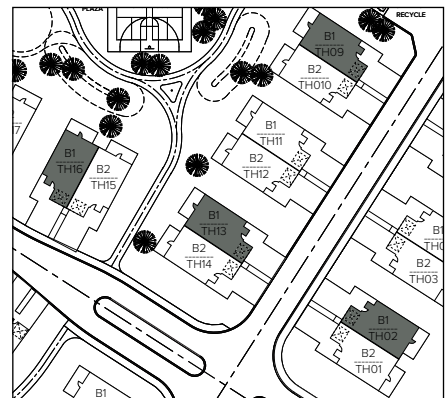

# B1 Townhome

3 Bed | 2.5 Bath

Main Sq Ft 690

Upper Sq Ft 929

Total Sq Ft 1,619

Main Floor

Second Floor