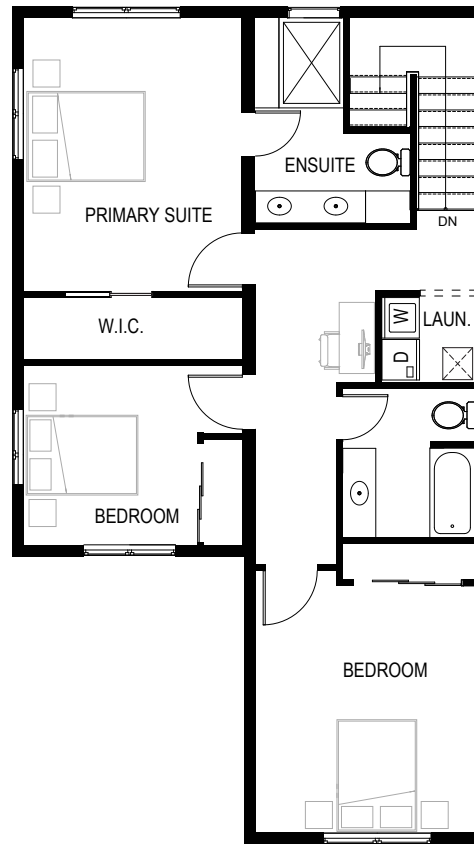

# B1 Townhome

3 Bed | 2.5 Bath

Main Sq Ft 690

Upper Sq Ft 929

Total Sq Ft 1,619

Main Floor

Second Floor

## B2 Townhome

3 Bed | 2.5 Bath

Main Sq Ft 690

Upper Sq Ft 929

Total Sq Ft 1,619

Main Floor

Second Floor