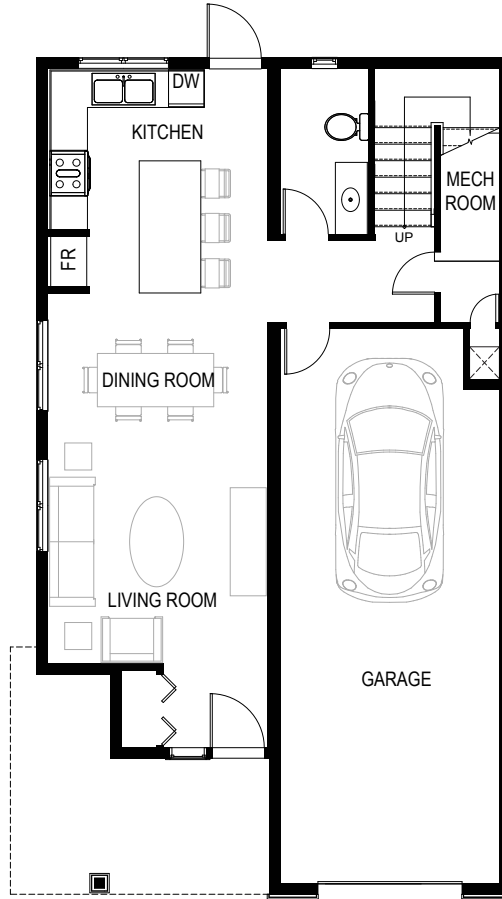

# B1 Townhome

3 Bed | 2.5 Bath

Main Sq Ft 690

Upper Sq Ft 929

Total Sq Ft 1,619

Main Floor

Second Floor

## B2 Townhome

3 Bed | 2.5 Bath

Main Sq Ft 690

Upper Sq Ft 929

Total Sq Ft 1,619

Main Floor

Second Floor