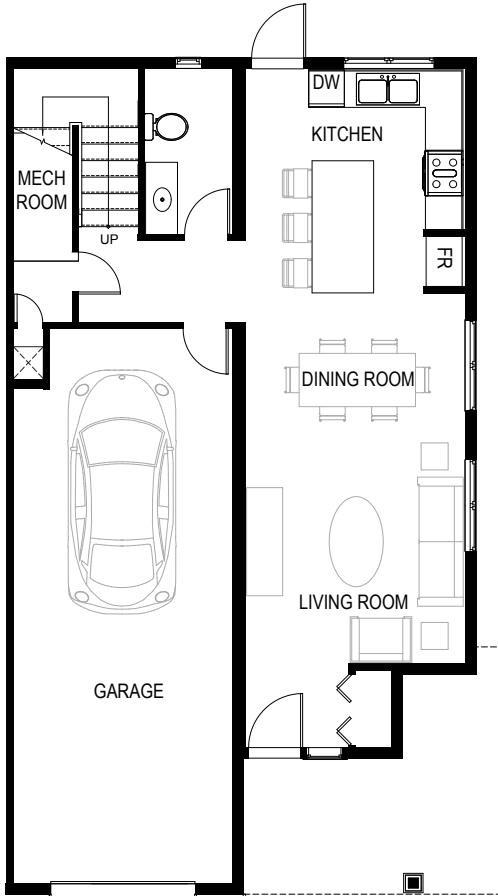

# B1 Townhome

3 Bed | 2.5 Bath

Main Sq Ft 690

Upper Sq Ft 929

Total Sq Ft 1,619

Main Floor

Second Floor

## B2 Townhome

3 Bed | 2.5 Bath

Main Sq Ft 690

Upper Sq Ft 929

Total Sq Ft 1,619

Main Floor

Second Floor